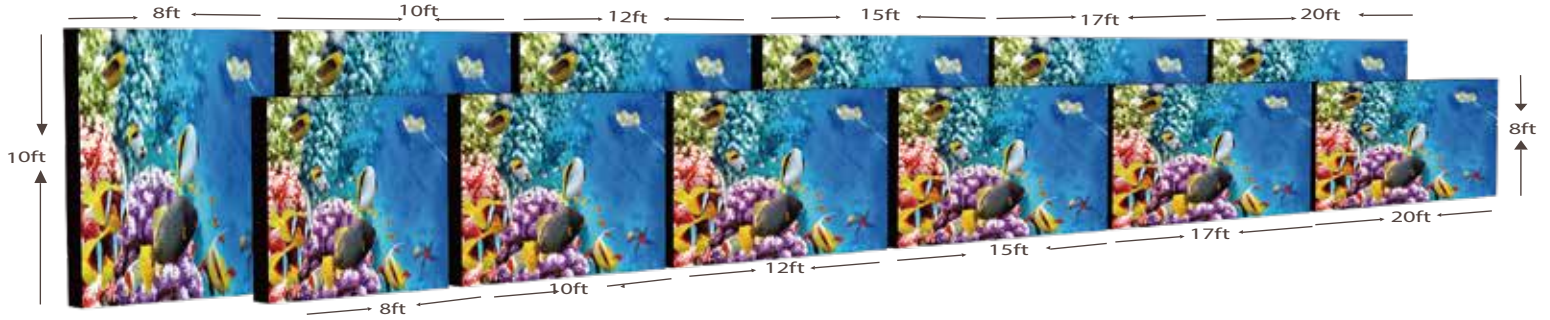

3D LB-001

3D LB-002

3D LB-003

3D LB-004

3D LB-005

3D SEG LIGHTBOX BOOTH SOLUTION-6X3

(more options to choose from)

3D LB-6

3D LB-6-1

3D LB-6-2

3D SEG

STANDARD SIZES

Product	Display Size	Gross Weight	Packing Size
EM-18E1	W.33" X H.89" X D.12"	14.33 lbs	32" X 14" X 14"
	W.60" X H.89" X D.12"	28.66 lbs	34" X 17" X 16"
	W.89" X H.89" X D.12"	44.10 lbs	34" X 17" X 16"
	W.118" X H.89" X D.12"	56.20 lbs	35" X 17" X 17"
	W.148" X H.89" X D.12"	88.18 lbs	35" X 17" X 17" x 2ctns
	W.177" X H.89" X D.12"	101.40 lbs	35" X 17" X 17" x 2ctns

Product	Display Size	Gross Weight	Packing Size
EM-18E1	W.207" X H.89" X D.12"	114.65 lbs	35" X 17" X 17" x 2ctns
	W.236" X H.89" X D.12"	130.07 lbs	35" X 17" X 17" x 2ctns
	W.266" X H.89" X D.12"	160.95 lbs	35" X 17" X 17" x 3ctns
	W.296" X H.89" X D.12"	176.37 lbs	35" X 17" X 17" x 3ctns
	W.325" X H.89" X D.12"	191.80 lbs	35" X 17" X 17" x 3ctns
	W.354" X H.89" X D.12"	191.80 lbs	35" X 17" X 17" x 3ctns