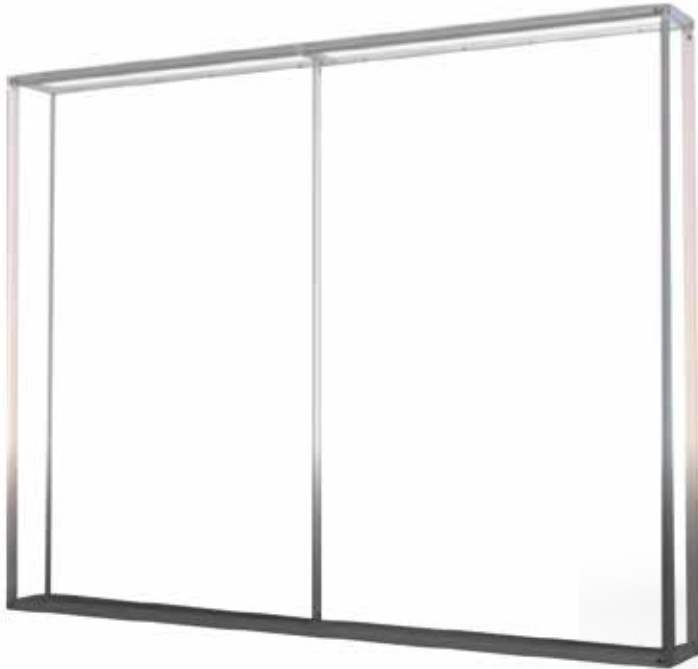

3D SEG LIGHT BOX SOLUTIONS

3D SEG LIGHT BOX

LIGHT
EFFECT

ON
FRAME

ON
GRAPHIC

SINGLE
SIDED

INDOOR
USE

NO
TOOL

RECYCLE
USE

EASY
CARRY

The 3D SEG light box solutions design makes it appealing to eyes.

3D SEG

PACKAGING

Ladder light connector

Three way plastic connector with button

Power adapter

3D SEG

ASSEMBLED HARDWARE SIZES

Non-backlit

Backlit

3D SEG

GRAPHIC ASSEMBLE STEPS

3D SEG LIGHTBOX BOOTH SOLUTION-3X3

(more options to choose from)

3D LB-6-1

3D LB-6-2

3D SEG

STANDARD SIZES

Product	Display Size	Gross Weight	Packing Size
EM-18E1	W.33" X H.89" X D.12"	14.33 lbs	32" X 14" X 14"
	W.60" X H.89" X D.12"	28.66 lbs	34" X 17" X 16"
	W.89" X H.89" X D.12"	44.10 lbs	34" X 17" X 16"
	W.118" X H.89" X D.12"	56.20 lbs	35" X 17" X 17"
	W.148" X H.89" X D.12"	88.18 lbs	35" X 17" X 17" x 2ctns
	W.177" X H.89" X D.12"	101.40 lbs	35" X 17" X 17" x 2ctns