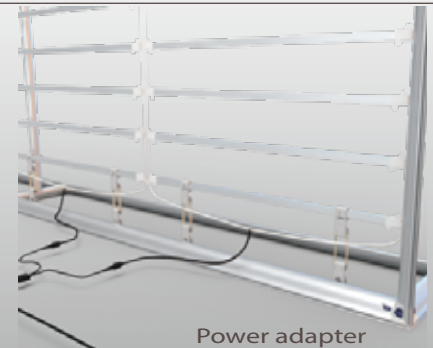

3D SEG LIGHT BOX SOLUTIONS

3D SEG LIGHT BOX

LIGHT
EFFECT

ON
FRAME

ON
GRAPHIC

SINGLE
SIDED

INDOOR
USE

NO
TOOL

RECYCLE
USE

EASY
CARRY

The 3D SEG light box solutions design makes it appealing to eyes.

3D SEG

PACKAGING

Ladder light connector

Three way plastic connector with button

Power adapter

3D SEG

ASSEMBLED HARDWARE SIZES

Non-backlit

Backlit

3D SEG

GRAPHIC ASSEMBLE STEPS

3D SEG LIGHTBOX BOOTH SOLUTION-3X3

(more options to choose from)