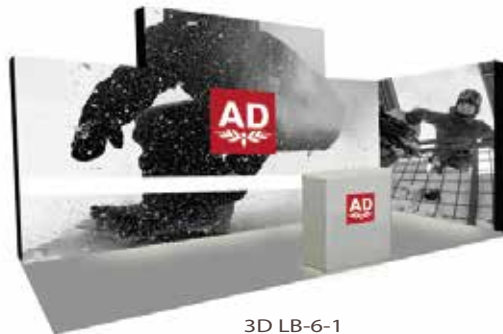

3D LB-001

3D LB-002

3D LB-003

3D LB-004

3D LB-005

3D SEG LIGHTBOX BOOTH SOLUTION-6X3

(more options to choose from)

3D LB-6

3D LB-6-1

3D LB-6-2

3D SEG

STANDARD SIZES

Product	Display Size	Gross Weight	Packing Size
EM-18E1	W.33" X H.89" X D.12"	14.33 lbs	32" X 14" X 14"
	W.60" X H.89" X D.12"	28.66 lbs	34" X 17" X 16"
	W.89" X H.89" X D.12"	44.10 lbs	34" X 17" X 16"
	W.118" X H.89" X D.12"	56.20 lbs	35" X 17" X 17"
	W.148" X H.89" X D.12"	88.18 lbs	35" X 17" X 17" x 2ctns
	W.177" X H.89" X D.12"	101.40 lbs	35" X 17" X 17" x 2ctns