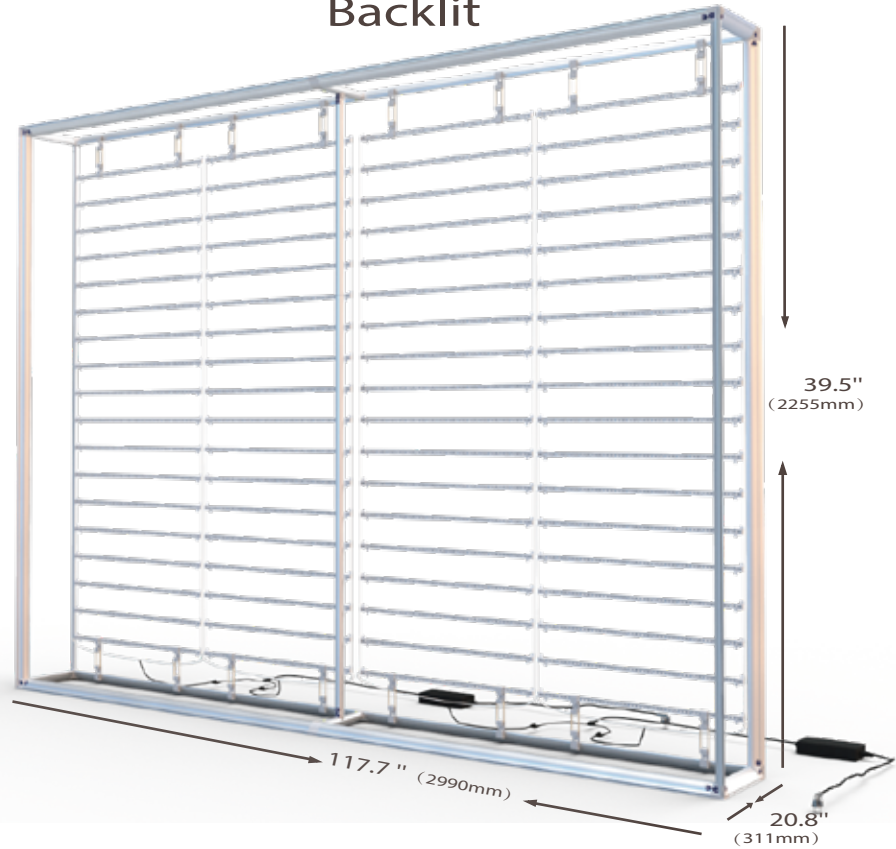

3D SEG LIGHT BOX SOLUTIONS

3D SEG LIGHT BOX

LIGHT
EFFECT

ON
FRAME

ON
GRAPHIC

SINGLE
SIDED

INDOOR
USE

NO
TOOL

RECYCLE
USE

EASY
CARRY

The 3D SEG light box solutions design makes it appealing to eyes.

3D SEG

PACKAGING

Ladder light connector

Three way plastic connector with button

Power adapter

3D SEG

ASSEMBLED HARDWARE SIZES

Non-backlit

Backlit

3D SEG

GRAPHIC ASSEMBLE STEPS

3D SEG LIGHTBOX BOOTH SOLUTION-3X3

(more options to choose from)

3D LB-6-1

3D LB-6-2

3D SEG

STANDARD SIZES

Product	Display Size	Gross Weight	Packing Size
EM-18E1	W.33" X H.89" X D.12"	14.33 lbs	32" X 14" X 14"
	W.60" X H.89" X D.12"	28.66 lbs	34" X 17" X 16"
	W.89" X H.89" X D.12"	44.10 lbs	34" X 17" X 16"
	W.118" X H.89" X D.12"	56.20 lbs	35" X 17" X 17"
	W.148" X H.89" X D.12"	88.18 lbs	35" X 17" X 17" x 2ctns
	W.177" X H.89" X D.12"	101.40 lbs	35" X 17" X 17" x 2ctns